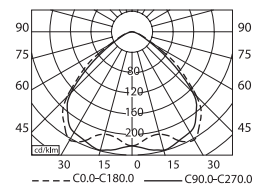

Otter L, 150w

LOR=57.7%

Otter XL, 70w

LOR=49.3%

Otter L