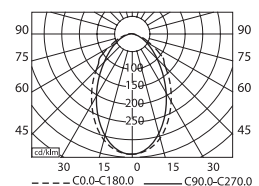

Otter L, 150w

LOR=57.7%

Otter XL, 70w

LOR=49.3%

Otter L